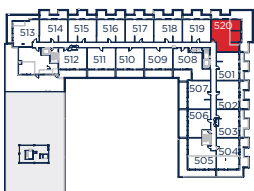

## FOURTH FLOOR

430:  
TERRACE 233 Sq. Ft.

# CHESTNUT

3 BED  
1,029 Sq. Ft.

BALCONY  
SIXTH FLOOR /  
SUITE 619

FIFTH FLOOR

SIXTH FLOOR

520:  
TERRACE 630 Sq. Ft.  
619:  
BALCONY 103 Sq. Ft.