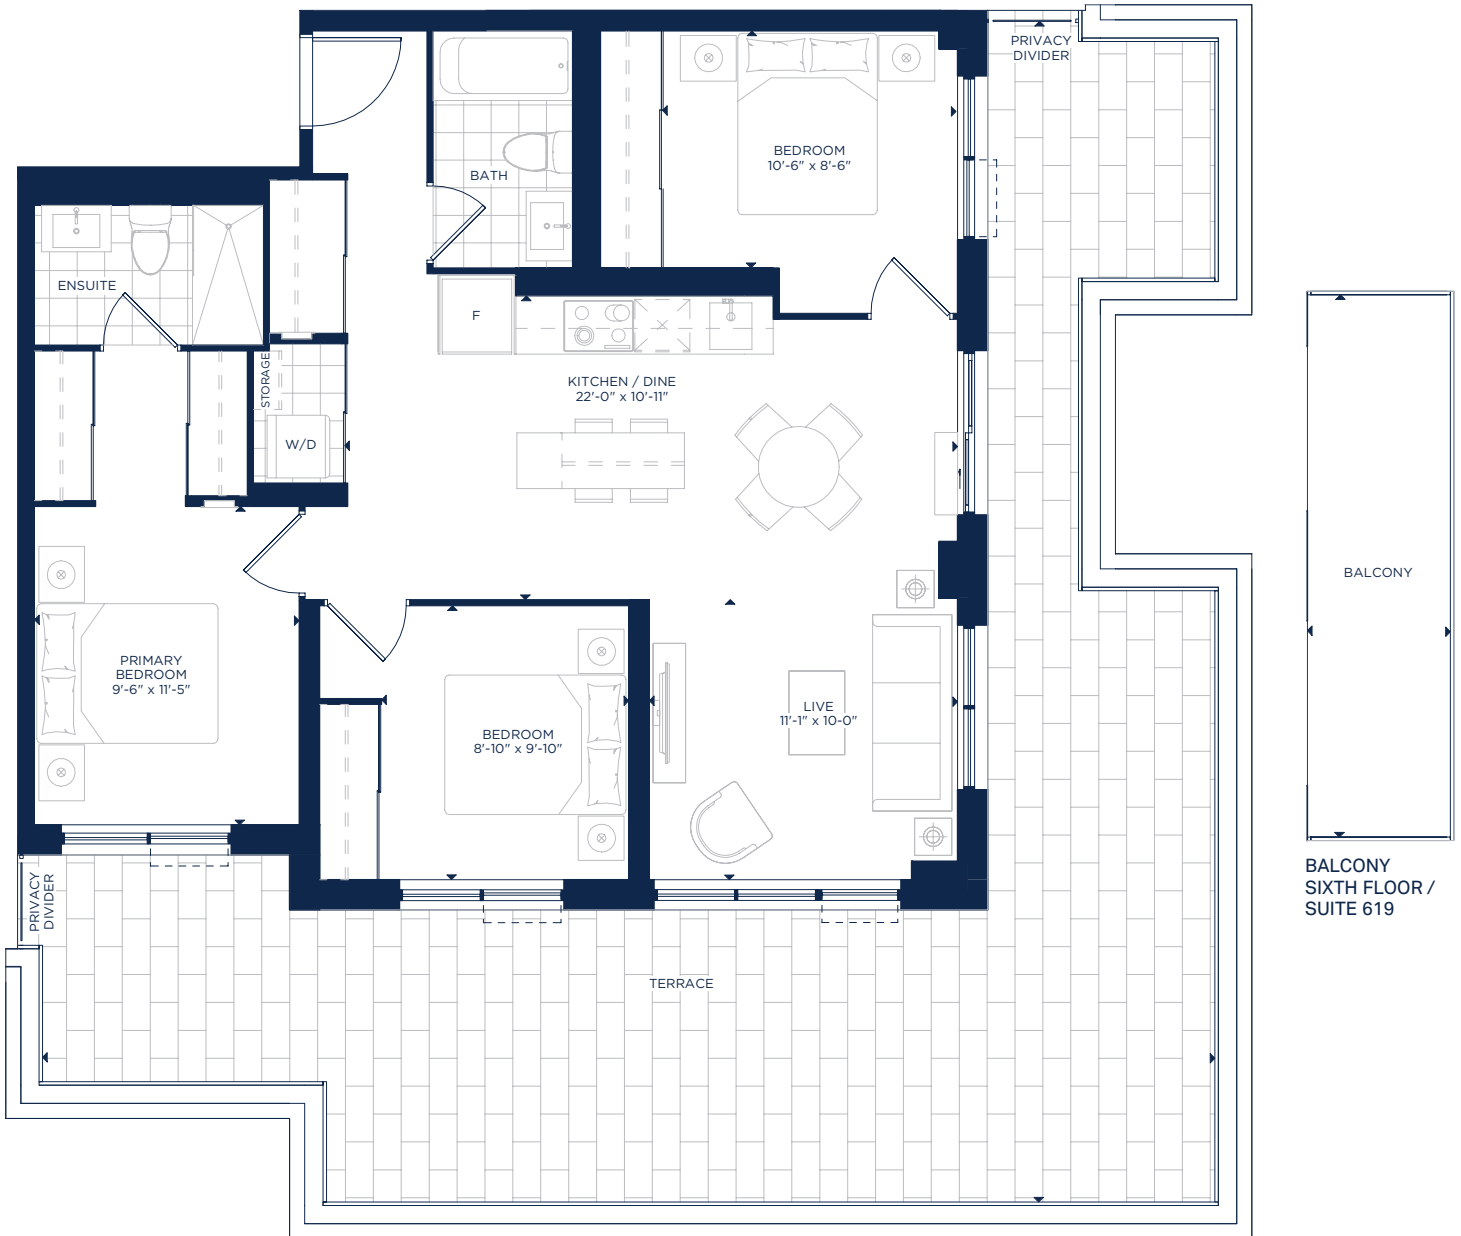

# CHARLES

3 BED  
1,021 Sq. Ft.

## FOURTH FLOOR

430:  
TERRACE 233 Sq. Ft.

# CHESTNUT

3 BED  
1,029 Sq. Ft.

BALCONY  
SIXTH FLOOR /  
SUITE 619

FIFTH FLOOR

SIXTH FLOOR

520:  
TERRACE 630 Sq. Ft.  
619:  
BALCONY 103 Sq. Ft.