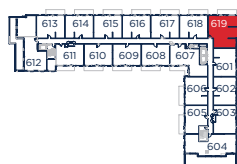

# CHESTNUT

3 BED  
1,029 Sq. Ft.

BALCONY  
SIXTH FLOOR /  
SUITE 619

FIFTH FLOOR

SIXTH FLOOR

520:  
TERRACE 630 Sq. Ft.  
619:  
BALCONY 103 Sq. Ft.