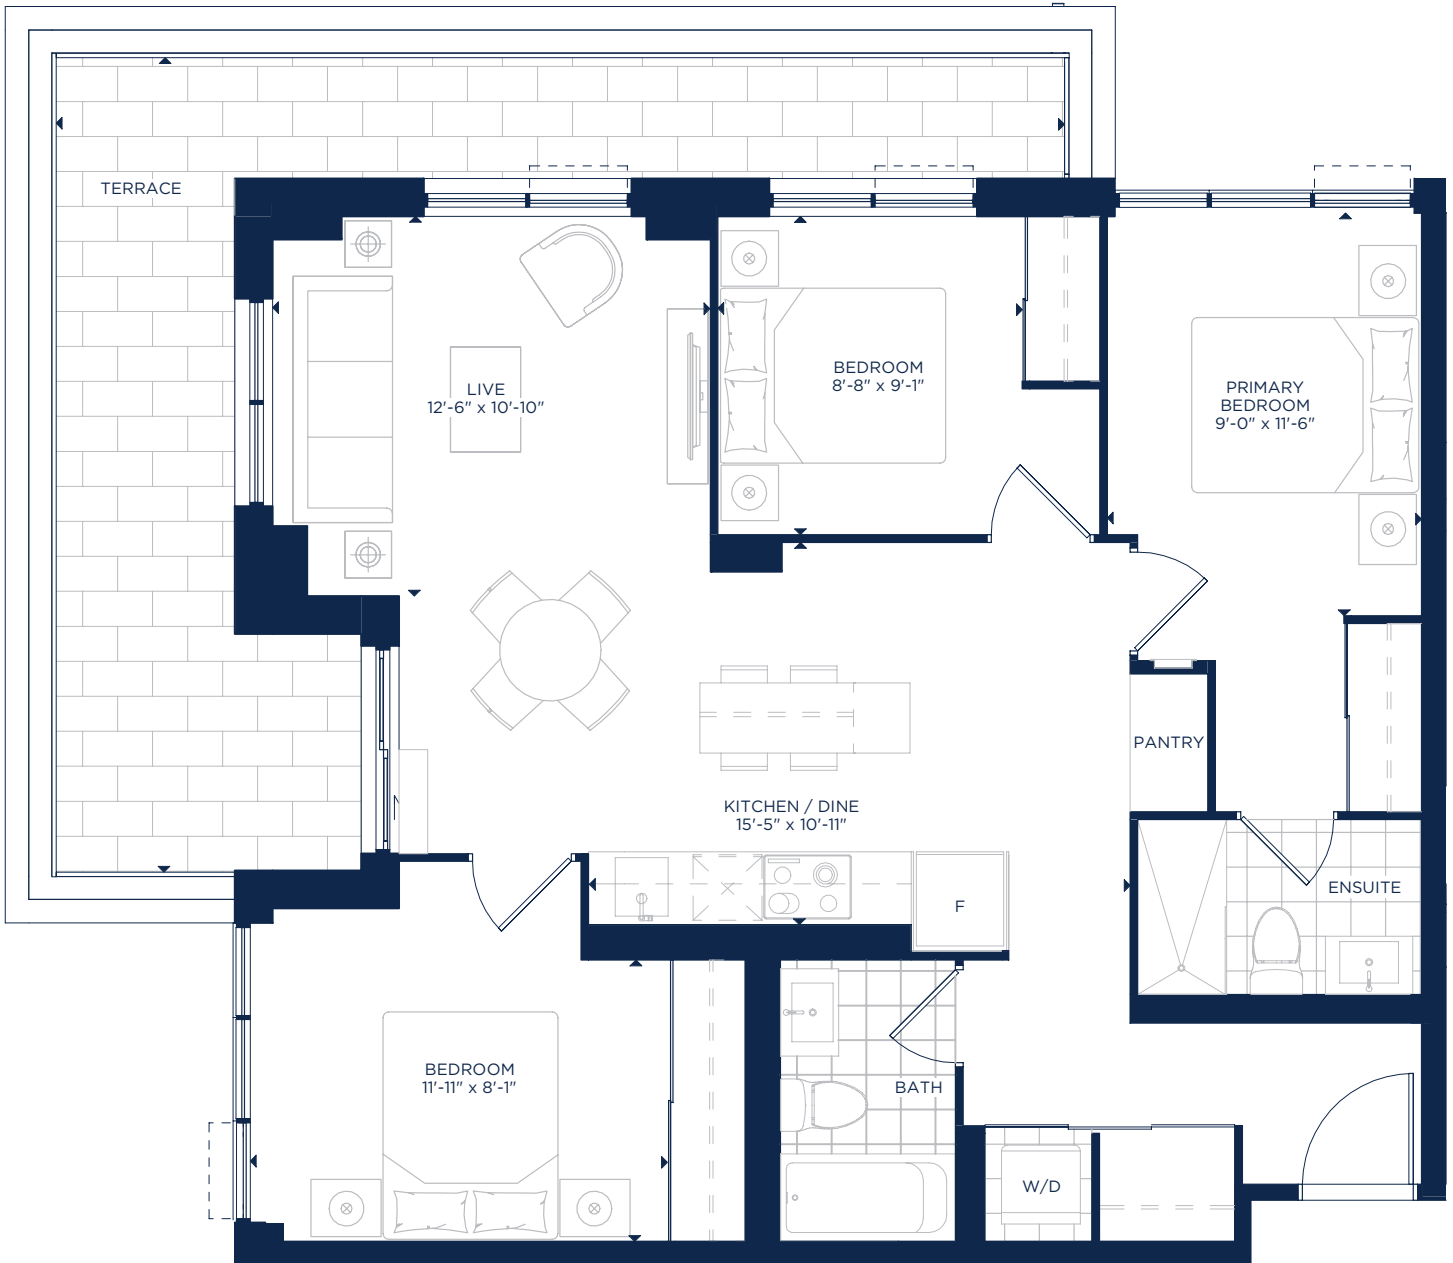

# CHARLES

3 BED  
1,021 Sq. Ft.

## FOURTH FLOOR

430:  
TERRACE 233 Sq. Ft.

# CHESTNUT

3 BED  
1,029 Sq. Ft.

BALCONY  
SIXTH FLOOR /  
SUITE 619

FIFTH FLOOR

SIXTH FLOOR

520:  
TERRACE 630 Sq. Ft.  
619:  
BALCONY 103 Sq. Ft.