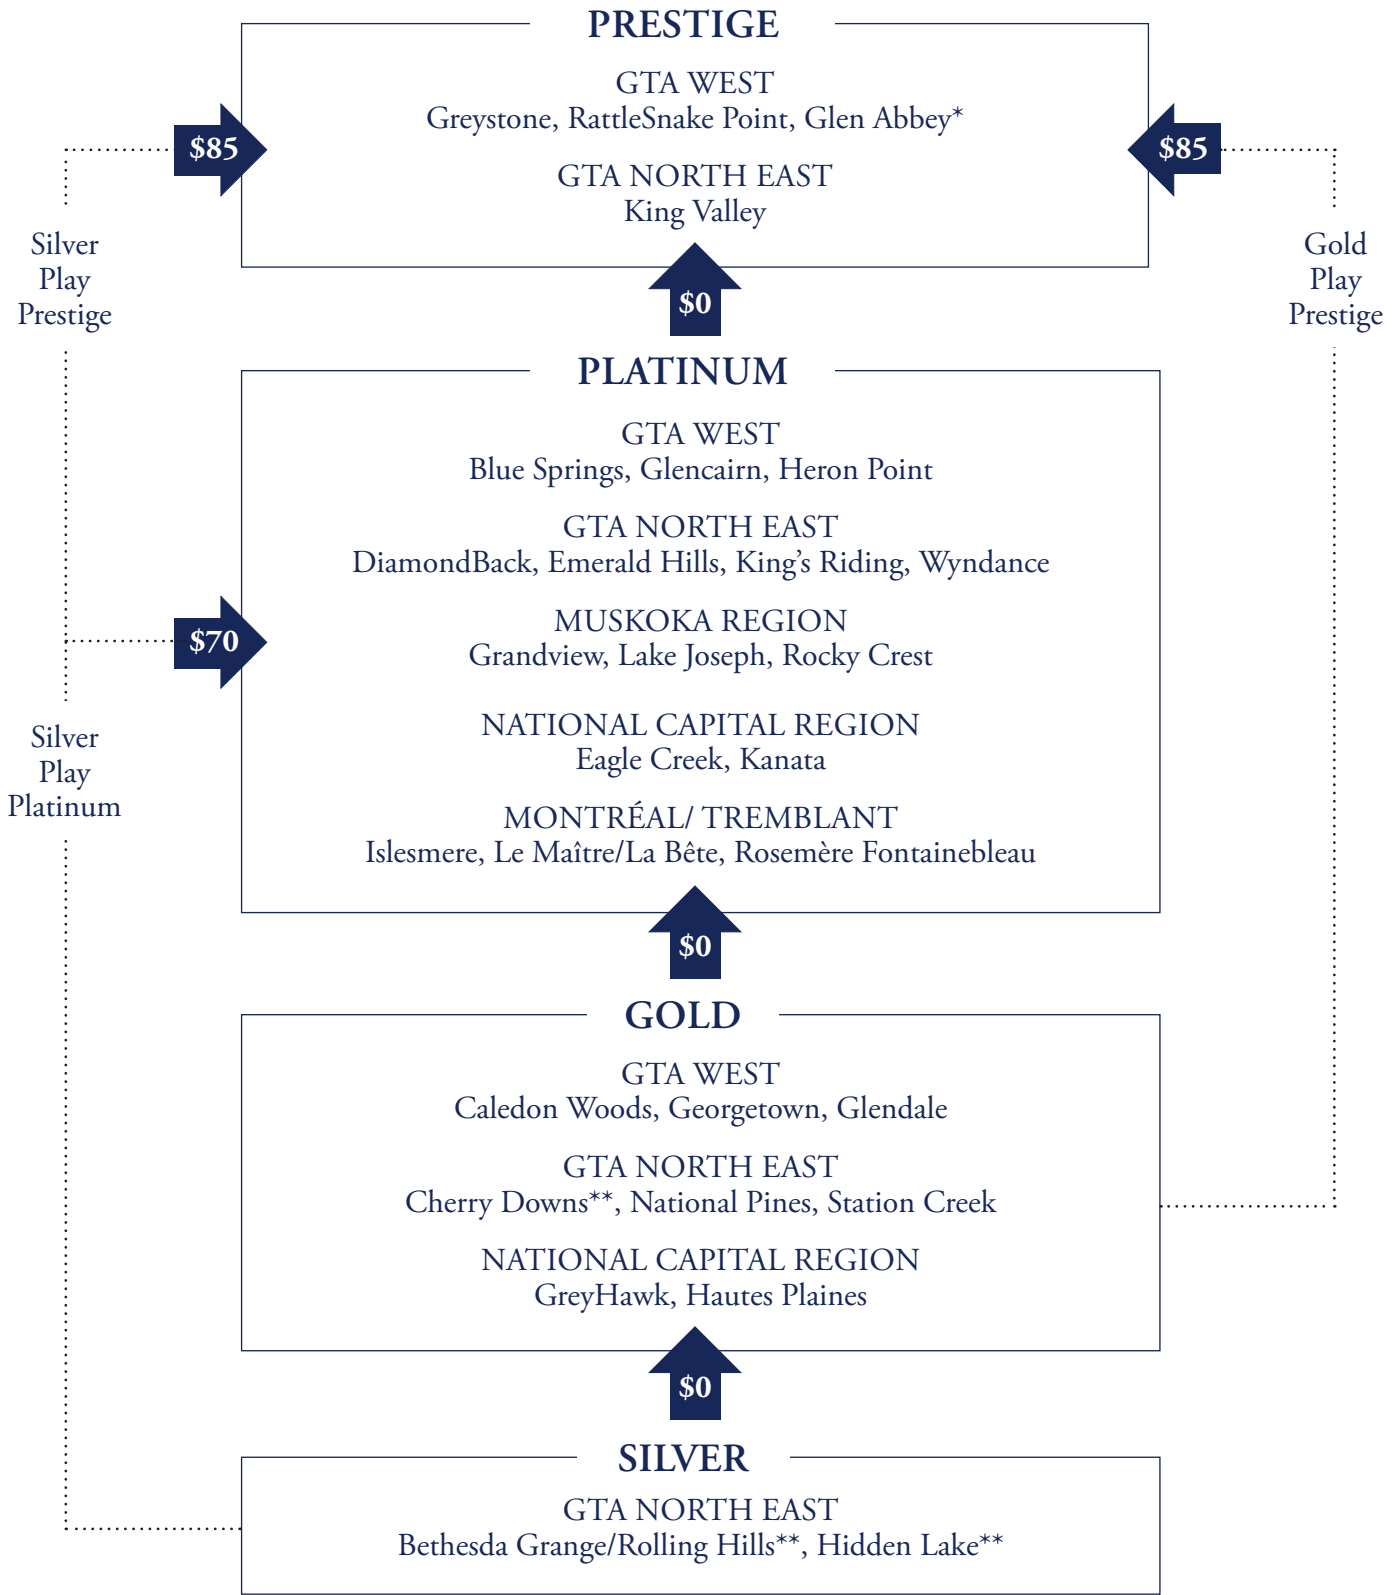

MEMBERSHIP STRUCTURE

*Members have access to Glen Abbey throughout the week for a \$110.50 reciprocal fee and mandatory cart fee. If a Member introduces three paying Guests at one time, the reciprocal fee, should one apply, is waived.

**Hybrid: Private and Public access.